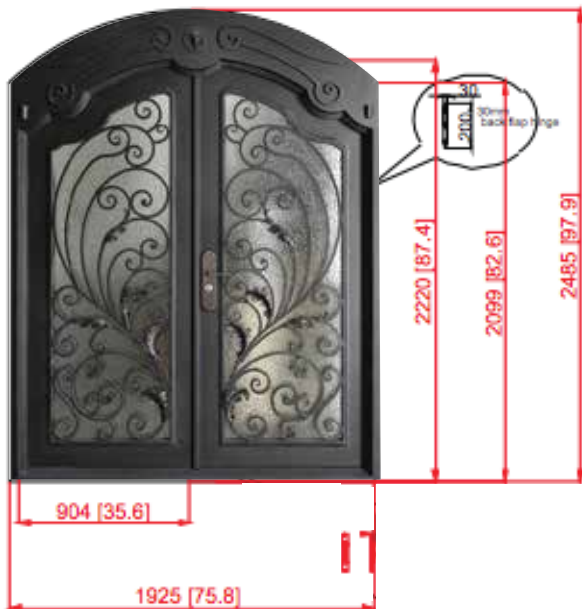

Extreme Climates Resist

Interior structure with two reinforced steel bars

Perimetrical frame

Security Smart Technology
Multilock included

Size with frame

40" x 98"

ZURICH DOBLE

Size with frame

76" x 98"

STEEL & GLASS

AMSTERDAM

Extreme Climates Resist

Perimetrical frame

Security Smart Technology
Multilook included

Size with frame

39.4" x 97.8"

AMSTERDAM

DOBLE

Size with frame
39.4" x 97.8"

MADRID

Extreme Climates Resist

Perimetrical frame

Security Smart Technology
Multilock included

Size with frame

40" x 98"

MADRID DOBLE

Size with frame
40" x 98"

MONACO

Extreme Climates Resist

Perimetrical frame

Security Smart Technology
Multilock included

Size with frame