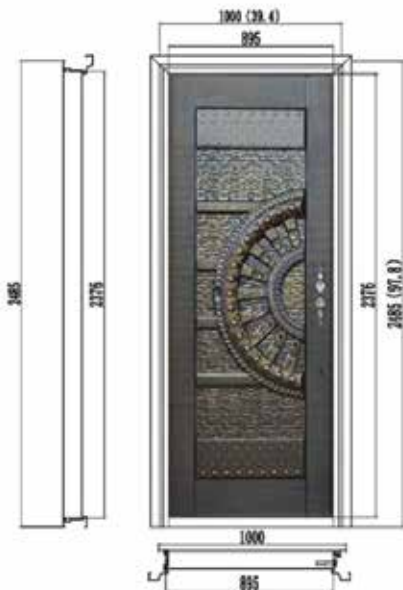

ROMA

Extreme Climates Resist

Interior structure with two reinforced steel bars

Perimetrical frame

Security Smart Technology
Multilook included

Size with frame

40" x 98"

ROMA DOBLE

Size with frame
76" x 98"

PRAGA

Extreme Climates Resist

Interior structure with two reinforced steel bars

Perimetrical frame

Security Smart Technology
Multilook included

Size with frame

40" x 98"

MILAN

Extreme Climates Resist

Interior structure with two reinforced steel bars

Perimetrical frame

Security Smart Technology
Multilock included

Size with frame

40" x 98"

ZURICH

Extreme Climates Resist

Interior structure with two reinforced steel bars

Perimetrical frame

Security Smart Technology
Multilock included

Size with frame

40" x 98"

ZURICH DOBLE

Size with frame