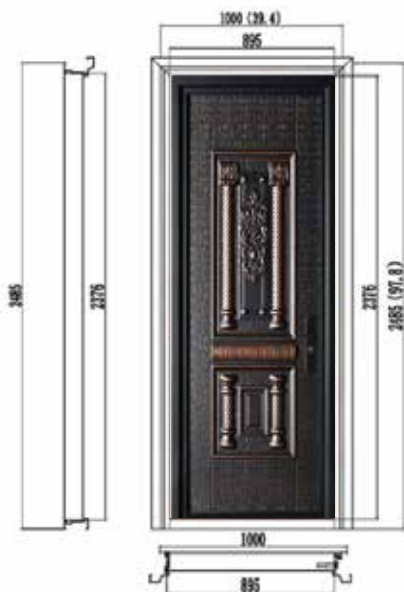

MILAN

Extreme Climates Resist

Interior structure with two reinforced steel bars

Perimetrical frame

Security Smart Technology
Multilock included

Size with frame

40" x 98"

ZURICH

Extreme Climates Resist

Interior structure with two reinforced steel bars

Perimetrical frame

Security Smart Technology
Multilock included

Size with frame

40" x 98"

ZURICH DOBLE

Size with frame

76" x 98"

STEEL & GLASS

AMSTERDAM

Extreme Climates Resist

Perimetrical frame

Security Smart Technology
Multilook included

Size with frame

39.4" x 97.8"

AMSTERDAM

DOBLE

Size with frame
39.4" x 97.8"

MADRID

Extreme Climates Resist

Perimetrical frame

Security Smart Technology
Multilock included

Size with frame