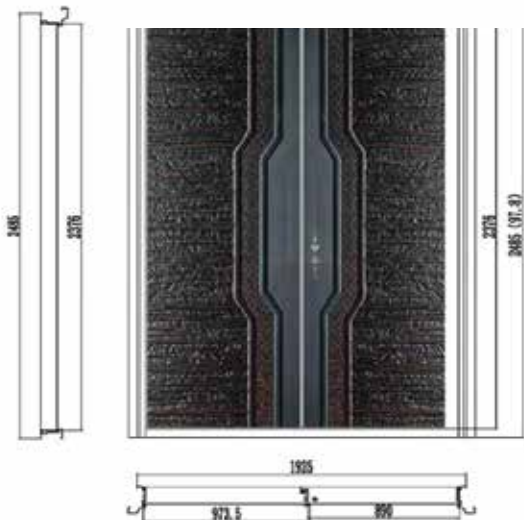

Extreme Climates Resist

Interior structure with two reinforced steel bars

Perimetrical frame

Security Smart Technology
Multilock included

Size with frame

40" x 98"

ZURICH DOBLE

Size with frame

76" x 98"

STEEL & GLASS

AMSTERDAM

Extreme Climates Resist

Perimetrical frame

Security Smart Technology
Multilook included

Size with frame

39.4" x 97.8"

AMSTERDAM

DOBLE

Size with frame
39.4" x 97.8"

MADRID

Extreme Climates Resist

Perimetrical frame

Security Smart Technology
Multilock included

Size with frame

40" x 98"

MADRID DOBLE

Size with frame
40" x 98"

MONACO

Extreme Climates Resist

Perimetrical frame

Security Smart Technology
Multilock included

Size with frame