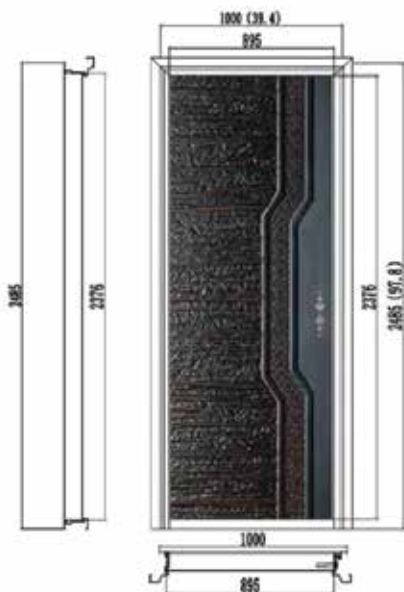

Extreme Climates Resist

Interior structure with two reinforced steel bars

Perimetrical frame

Security Smart Technology
Multilock included

Size with frame

40" x 98"

ZURICH DOBLE

Size with frame

76" x 98"

STEEL & GLASS

AMSTERDAM

Extreme Climates Resist

Perimetrical frame

Security Smart Technology
Multilook included

Size with frame

39.4" x 97.8"

AMSTERDAM

DOBLE

Size with frame
39.4" x 97.8"

MADRID

Extreme Climates Resist

Perimetrical frame

Security Smart Technology
Multilock included

Size with frame

40" x 98"

MADRID DOBLE

Size with frame
40" x 98"

MONACO

Extreme Climates Resist

Perimetrical frame

Security Smart Technology
Multilock included

Size with frame