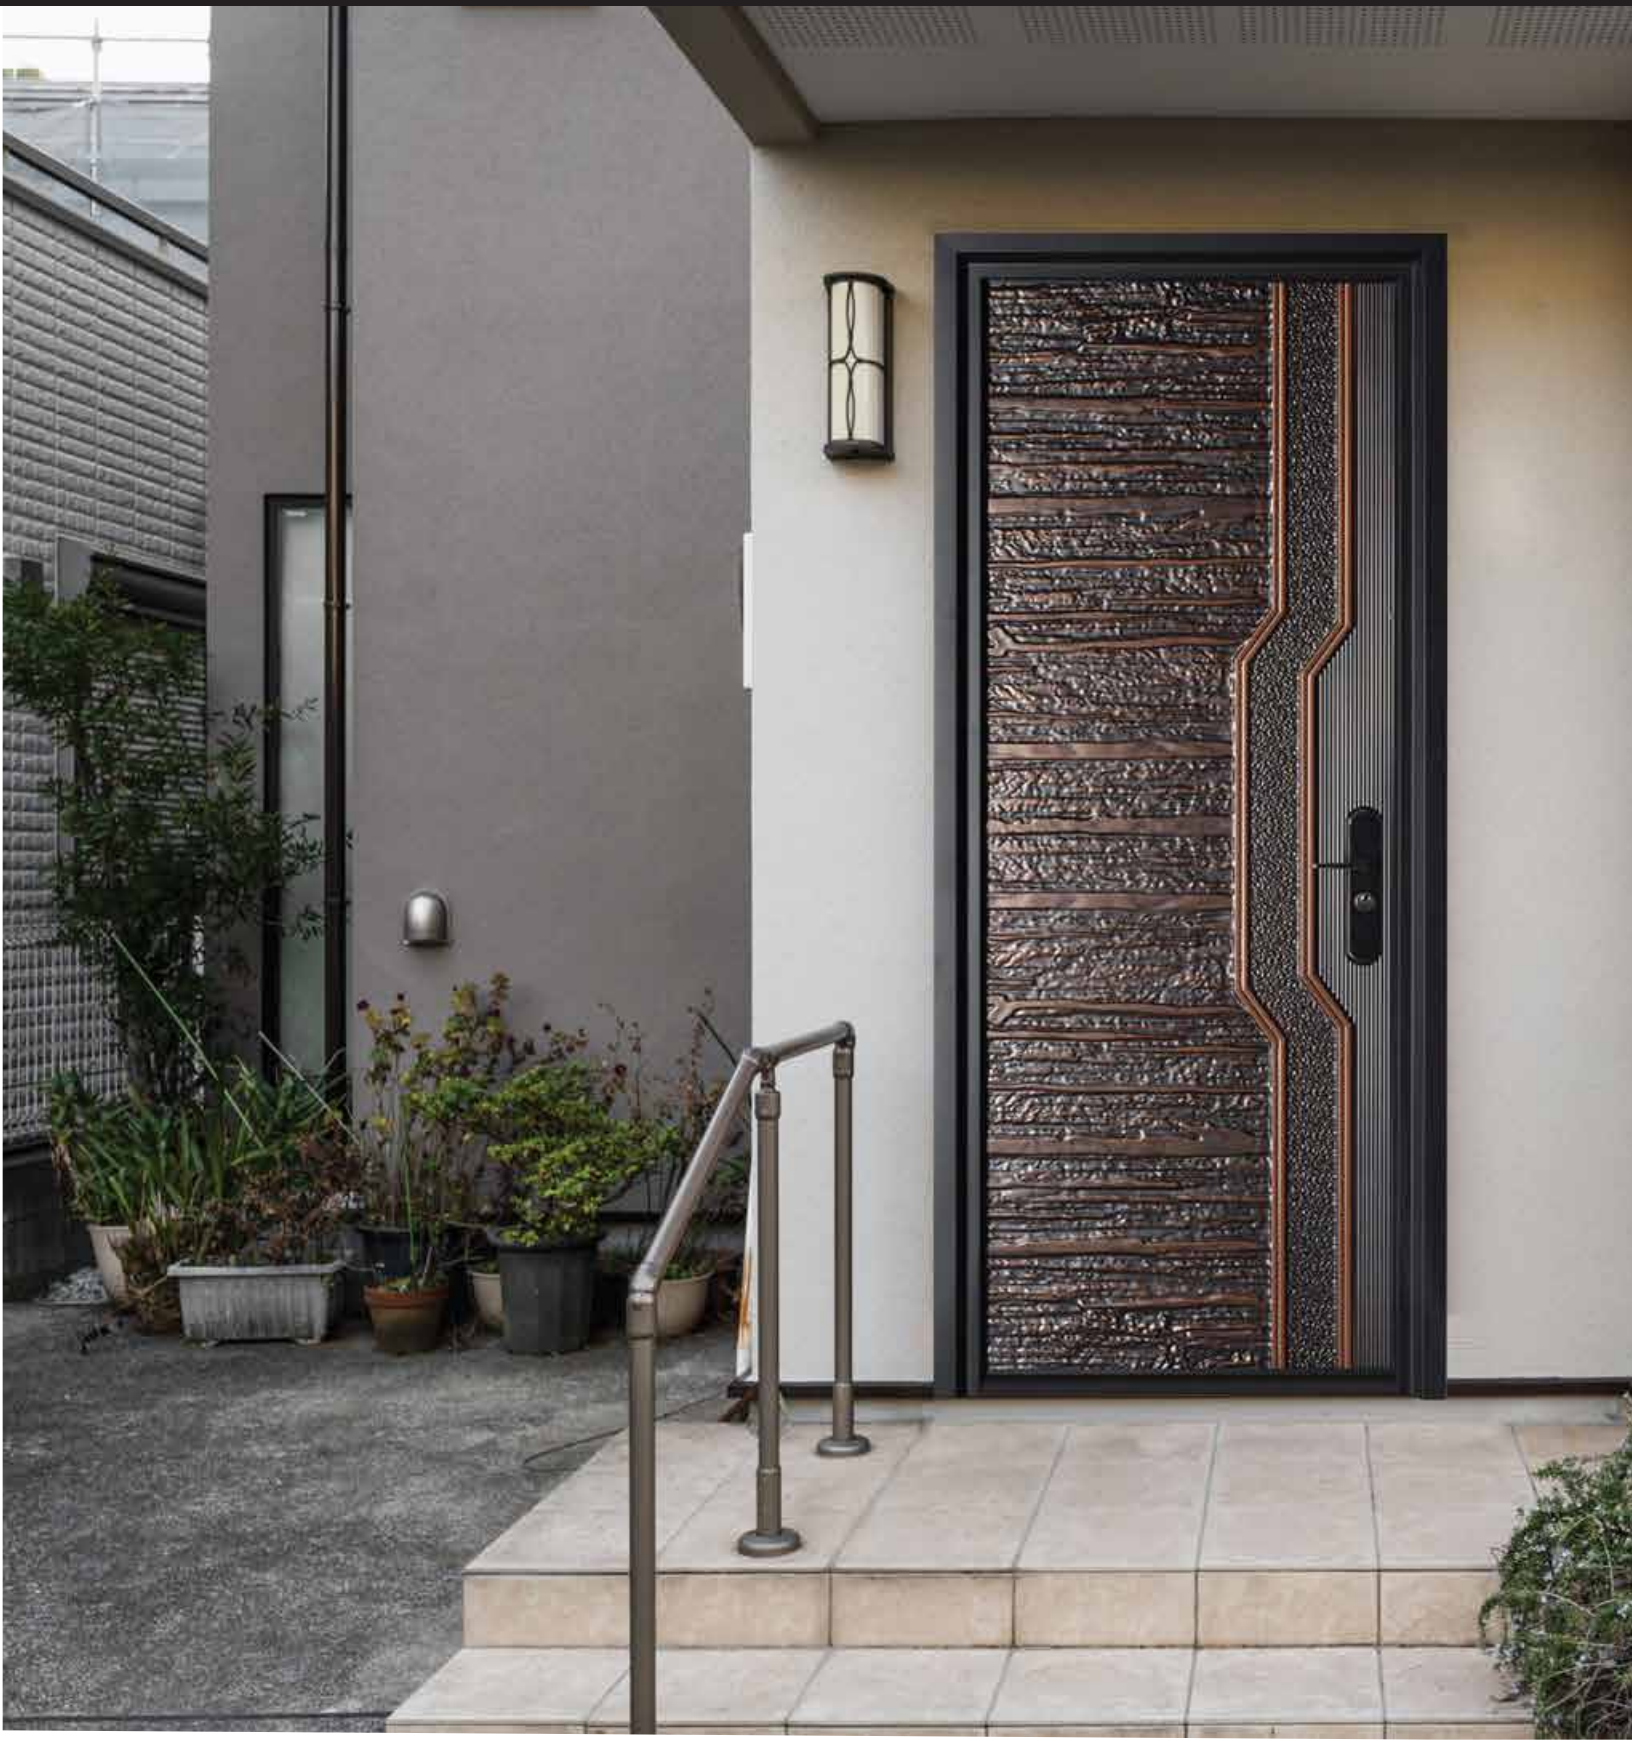

CATALOGUE

2023

The trendiest high PREMIUM Security Door

Our steel doors are ideal for exteriors, withstand extreme climates, perimetrical frame allows you to save money with energy-efficient technology and prevents the door from being violated. All our doors are delivered with digital door lock with smart camera and multiple security functions.

Metal Door – Design style

Components and Materials

- Main lock with 17 security locking points
- Cylinder with 10 keys & 2 combinations
- Digital Smart lock and handles
- 14 Guage galvanized steel frame
- 20 Guage copper aluminum door leaf
- Internal structure 2 vertical steel bars as well as 2 horizontal and filled with honeycomb paper and/or foaming

ROMA

Extreme Climates Resist

Interior structure with two reinforced steel bars

Perimetrical frame

Security Smart Technology
Multilook included

Size with frame

40" x 98"

ROMA DOBLE